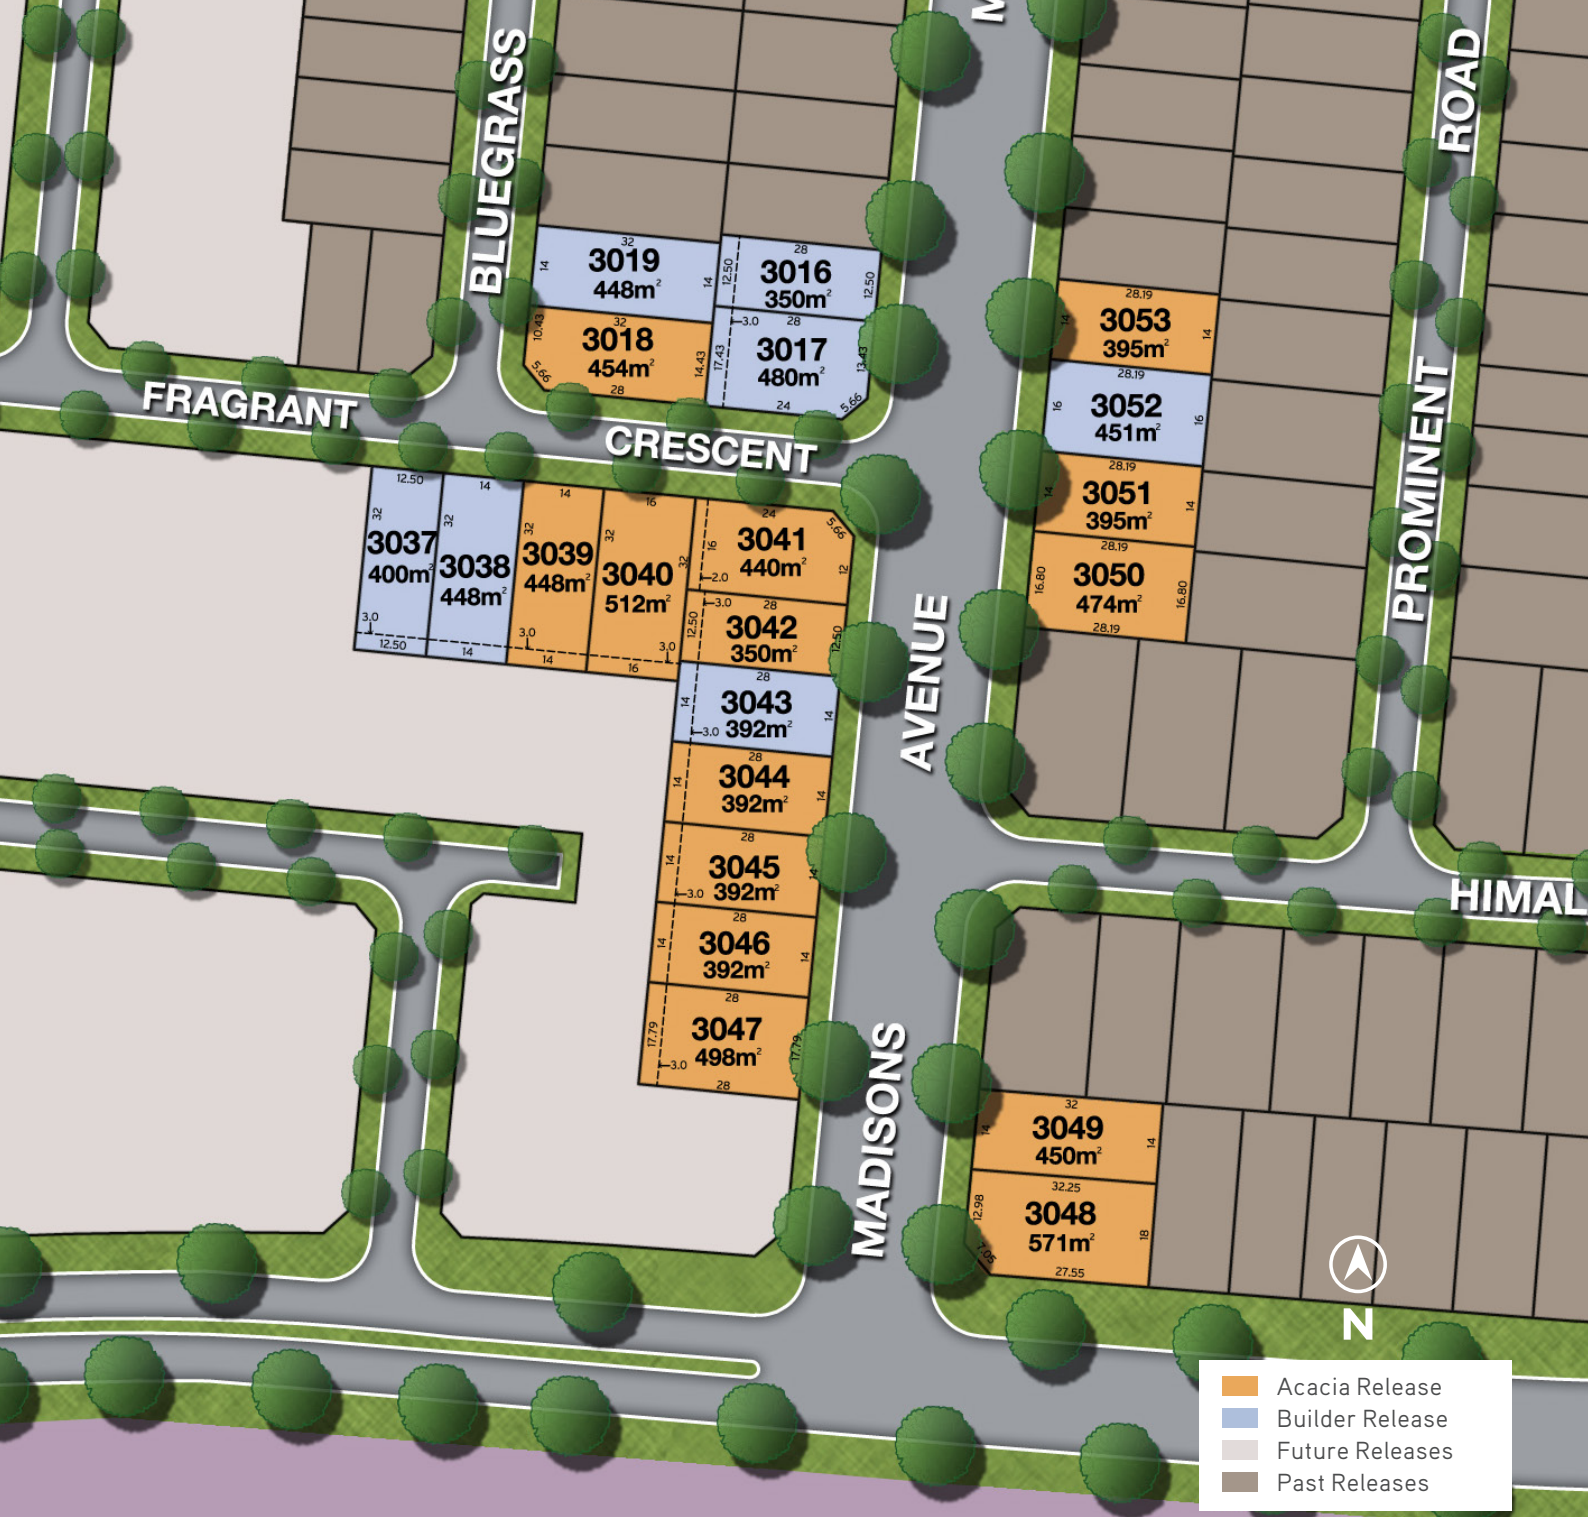

Bloomdale

FLORÉ

Life in full BLOOM

*Acacia
Release*

Sales & Information Centre
 Hero Street, Diggers Rest
 Open 7 days 10am – 5pm
 Call 1300 656 011
 Email bloomdale@avid.com.au

Pricing and availability are correct at the time of publication and are subject to change without notice. Purchaser should contact an AVID Property Group consultant to confirm pricing and availability. Photographs and illustrations in this brochure are indicative only and may not depict the actual development. Dimensions, areas, layout, time periods and dates are approximate only and are subject to change without notice. Please refer to the Plan of Subdivision for further easement information. Purchasers should make their own enquiries and satisfy themselves as to whether the information provided is current and correct and if appropriate seek advice before entering any contract. Feb 2019. 3692